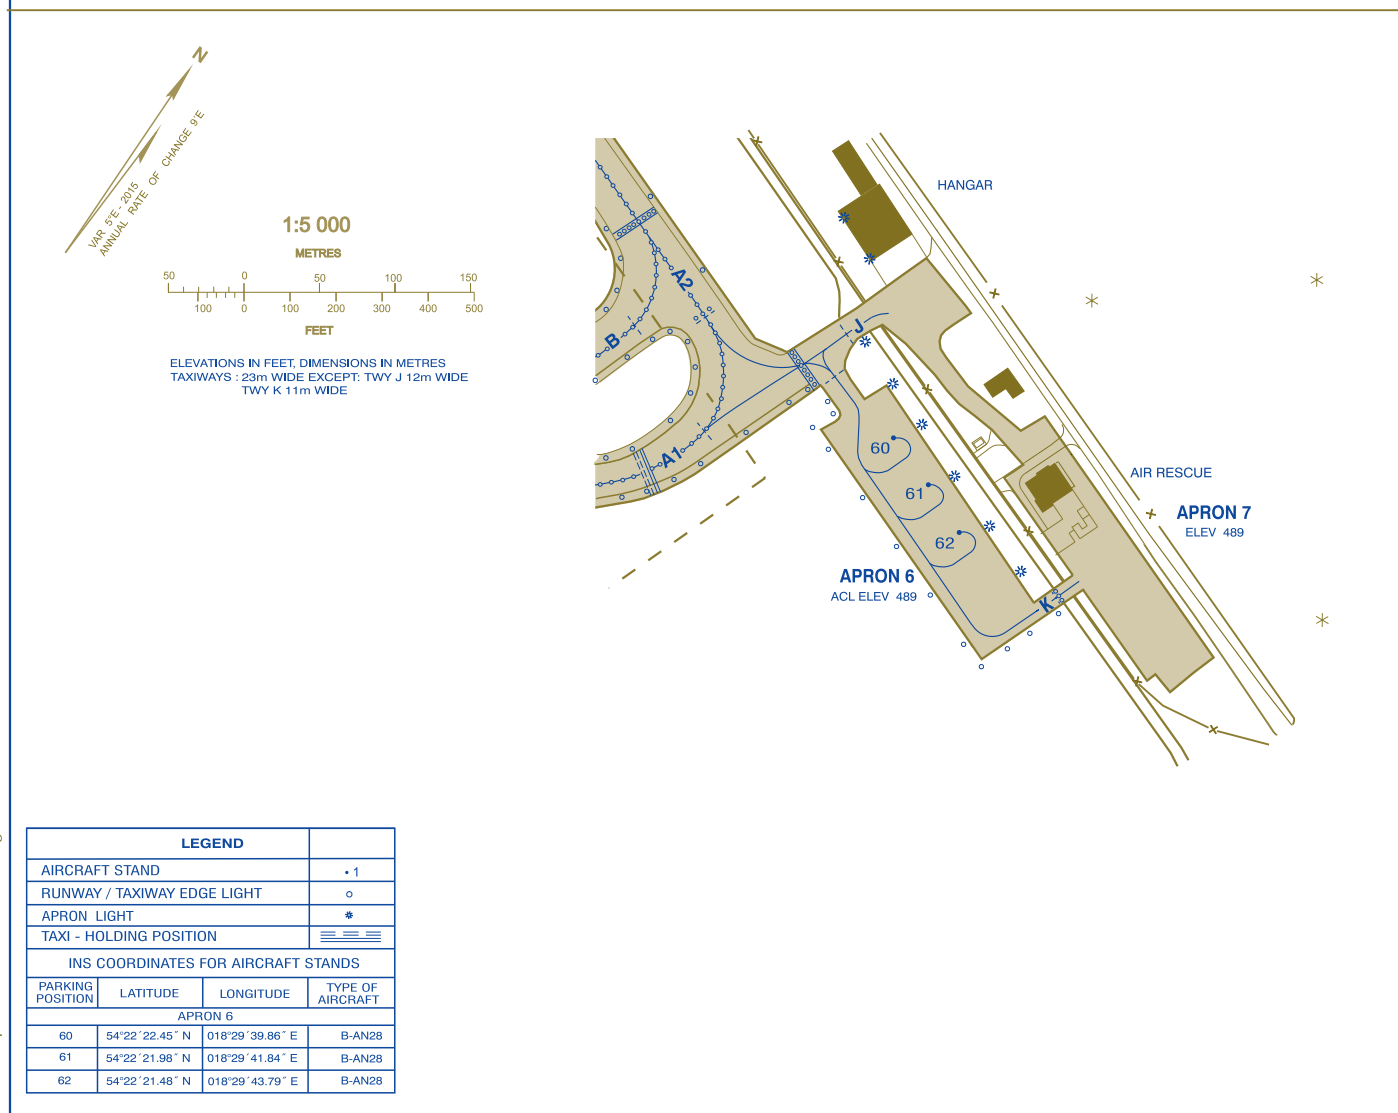

AIRCRAFT PARKING CHART - ICAO

TWR 118.100

GDAŃSK LECH WALESIA AIRPORT

Druk: Vipro s.c., 2015 nakt., 600 egz.