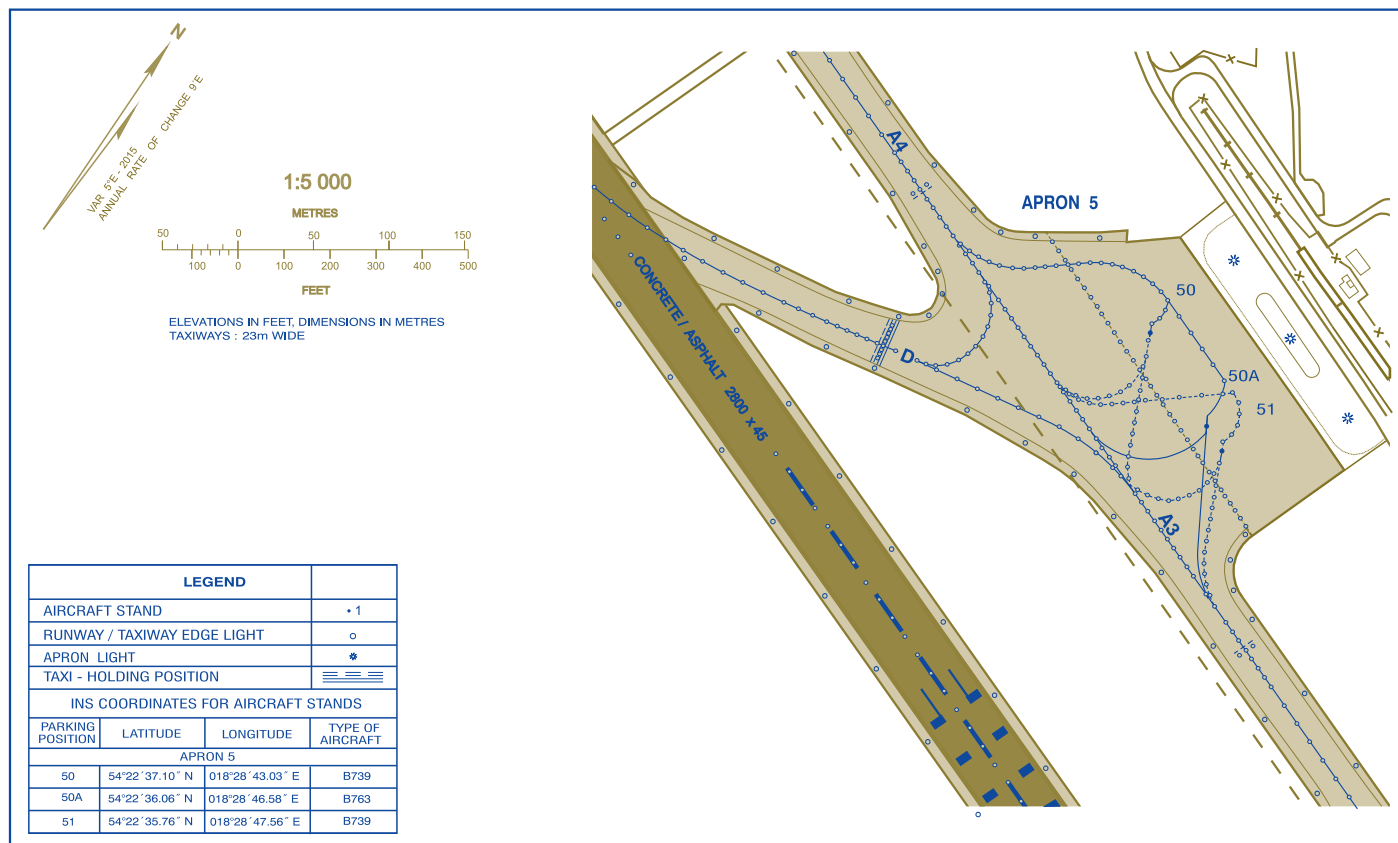

AIRCRAFT PARKING CHART - ICAO

TWR 118.100

GDAŃSK LECH WALESIA AIRPORT

Druk: Vipro s.c., 2015 nakt., 600 egz.