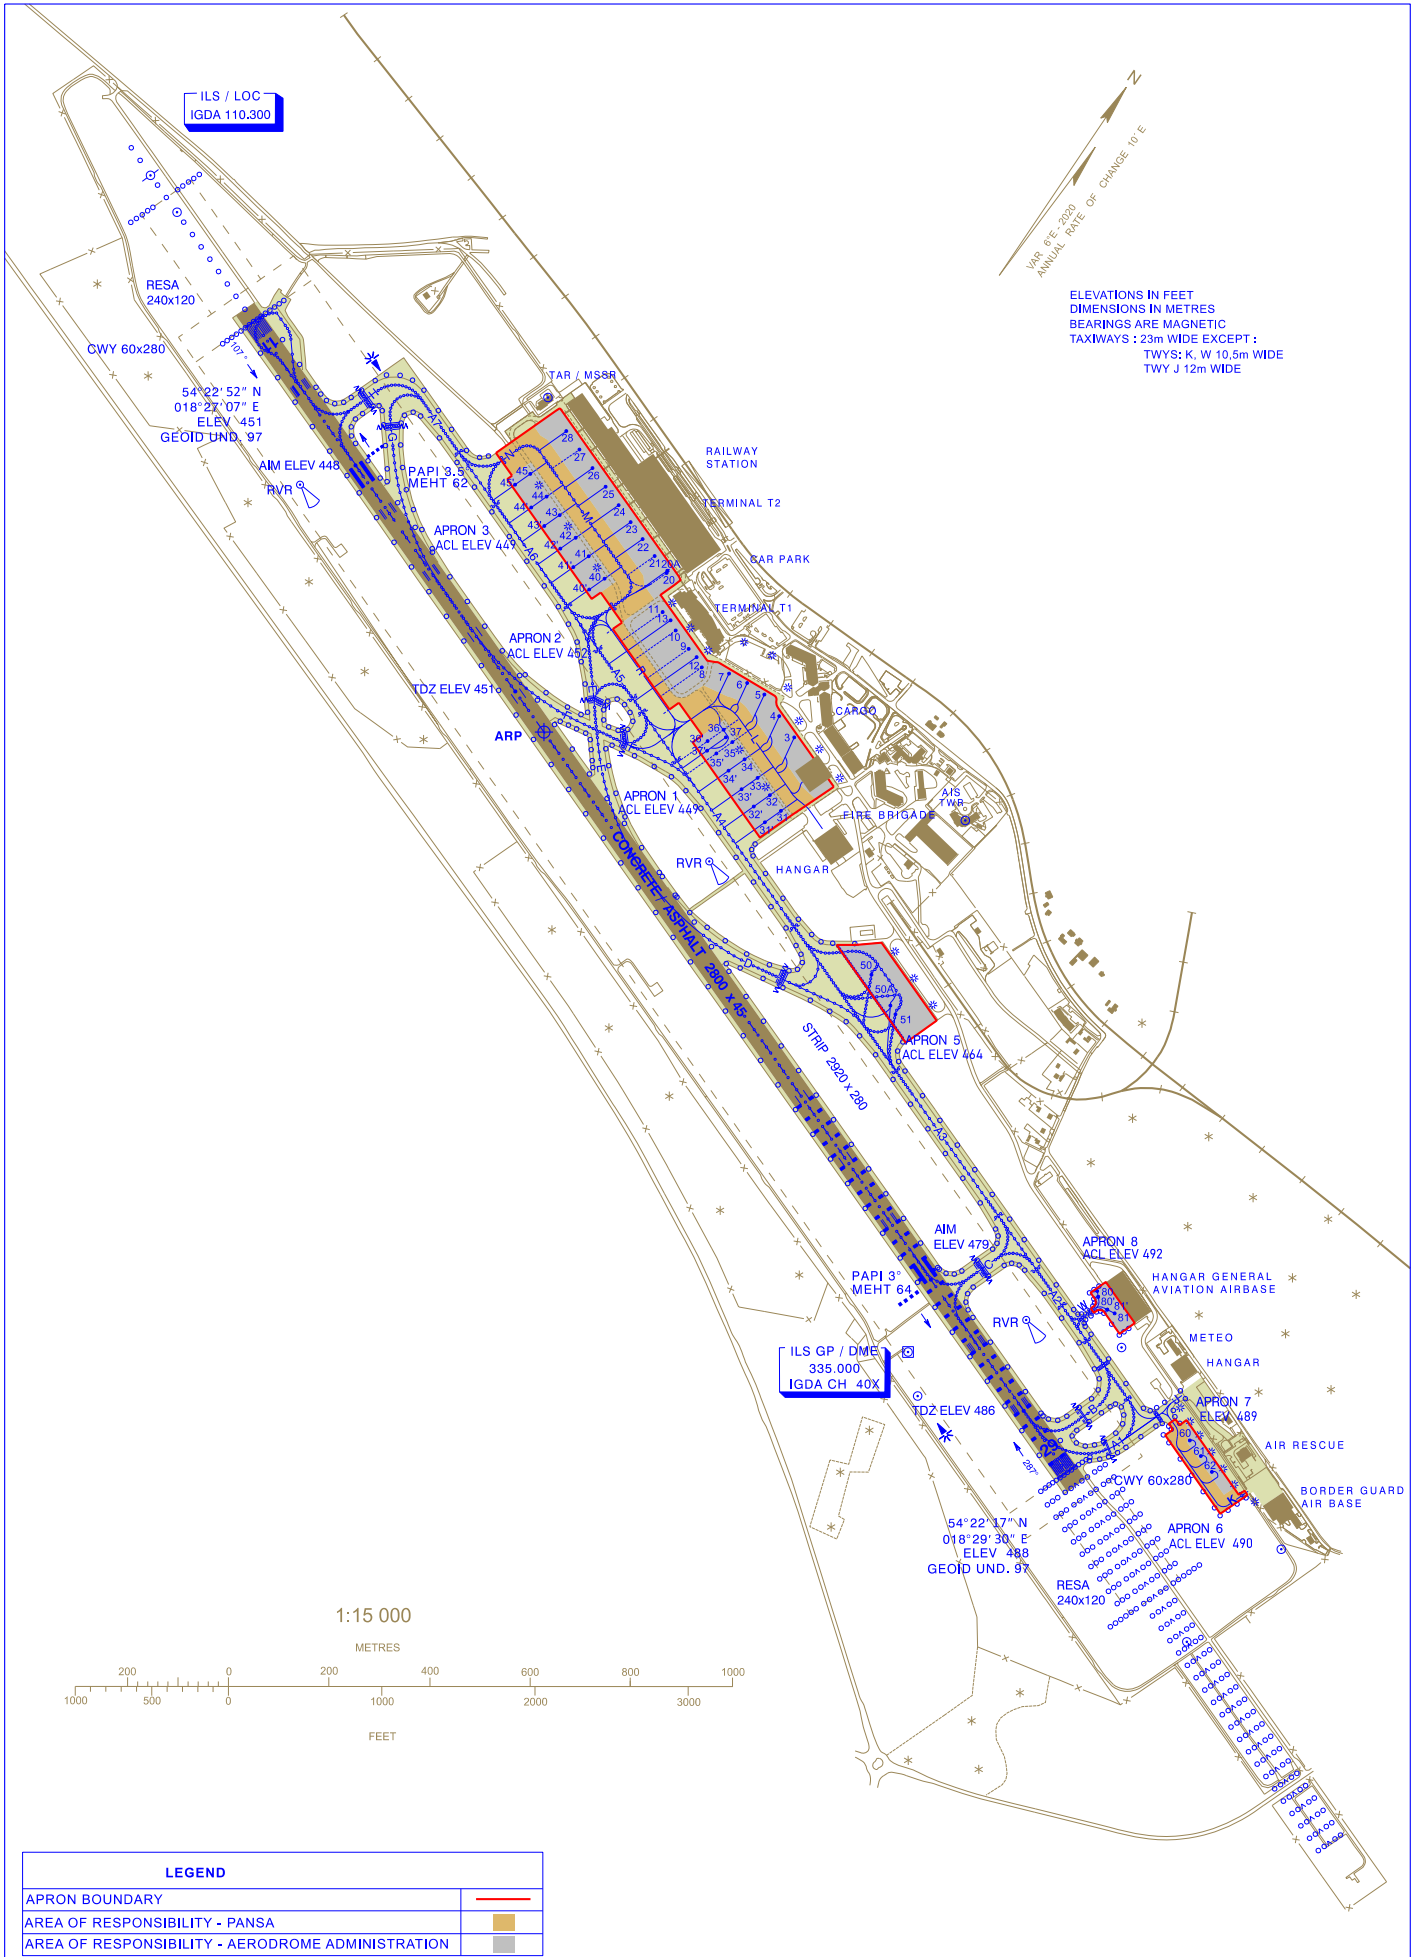

AERODROME CHART
AREAS OF RESPONSIBILITY

54°22'39" N
018°27'58" E

ELEV 488 ft
GEOID UND. 97 ft

Gdańsk GROUND 131.330
Gdańsk TOWER 118.105

GDAŃSK Lech Walesa

LEGEND	
APRON BOUNDARY	
AREA OF RESPONSIBILITY - PANSA	
AREA OF RESPONSIBILITY - AERODROME ADMINISTRATION	

Correction: new chart